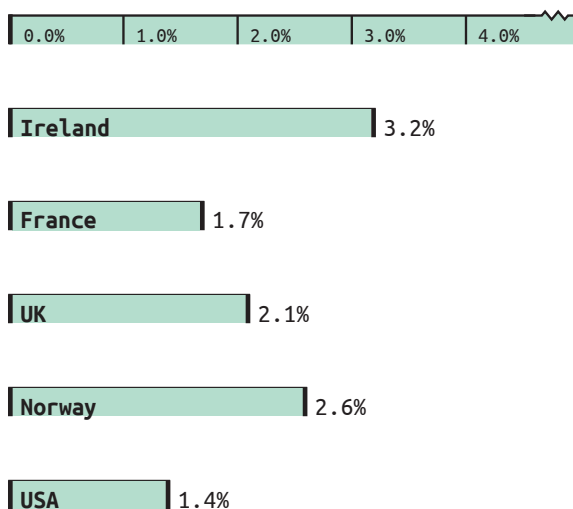

PERCENTAGE OF WORKFORCE IN THE ARTS

PROJECTED ANNUAL U.S. CRAFTS & FINE ARTS JOB GROWTH OVER 10 YEARS

MEDIAN PAY FOR ARTISTS (2012)

AVG. HOURLY WAGE OF A FINE ARTIST

○ ○ ○

\$21.34
/per hr.