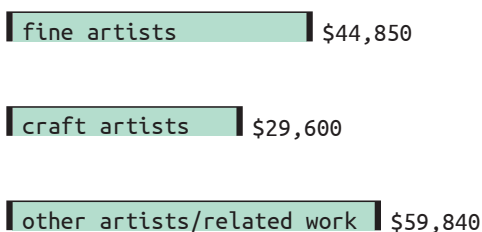

PERCENTAGE OF WORKFORCE IN THE ARTS

PROJECTED ANNUAL U.S. CRAFTS & FINE ARTS JOB GROWTH OVER 10 YEARS

MEDIAN PAY FOR ARTISTS (2012)

AVG. HOURLY WAGE OF A FINE ARTIST

○ ○ ○

\$21.34
/per hr.