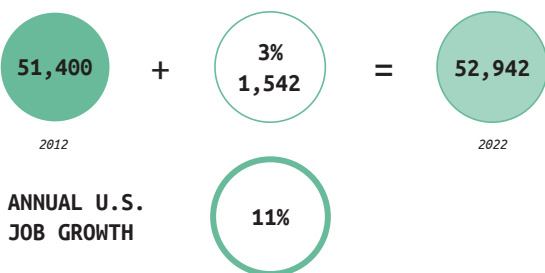

PERCENTAGE OF WORKFORCE IN THE ARTS

PROJECTED ANNUAL U.S. CRAFTS & FINE ARTS JOB GROWTH OVER 10 YEARS

MEDIAN PAY FOR ARTISTS (2012)

AVG. HOURLY WAGE OF A FINE ARTIST

○ ○ ○

\$21.34
/per hr.